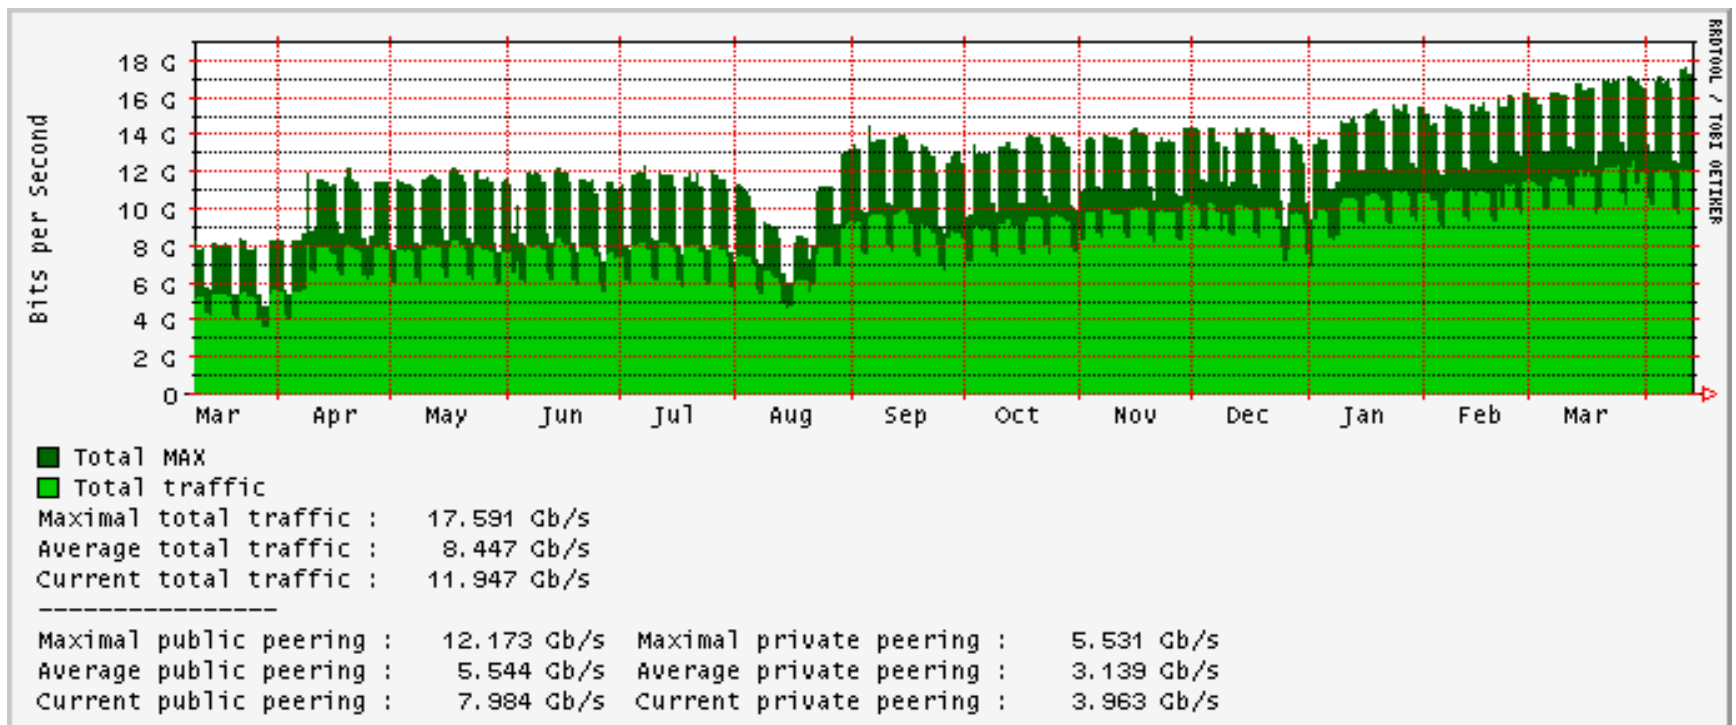

Traffic statistics

- Private peering included since April 2005
- + 4 Gbps since last September
 - mostly public peering
- Peak of ~ 17.5 G
 - Italian election

Traffic statistics

Statistics for members

Internet eXchange - Mozilla Firefox