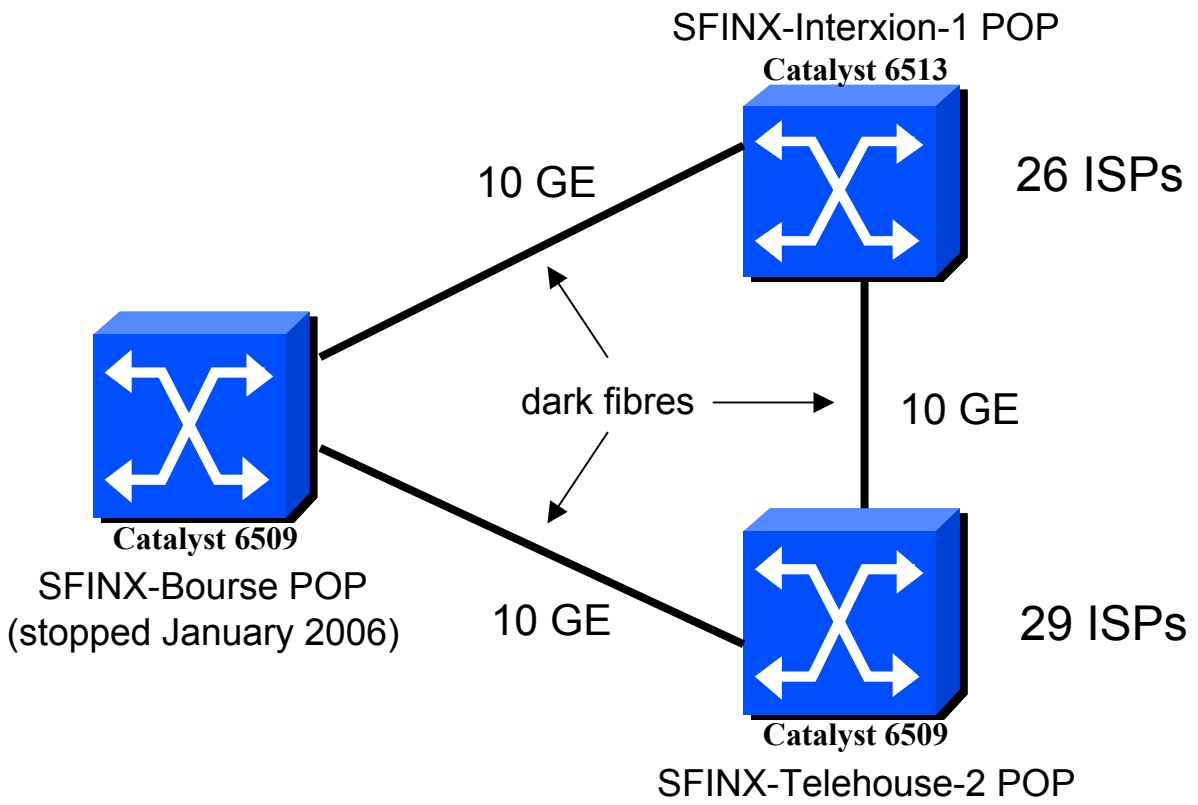

SFINX update

RIPE 52 – EIX WG - Istanbul

SFINX architecture : current status

SFINX architecture : next step

SFINX : services

- IPv4 & IPv6 Unicast
- IPv4 Multicast
- **IPv6 Multicast**, if there is a request for it
- 10/100 BaseTX ports , GE ports (1000 Base-SX, LX/LH, ZX), **10 GE XENPAK LR**
- Anycast copy of F & M root servers
- Secondary DNS servers (.fr)
- Statistics
- NTP service