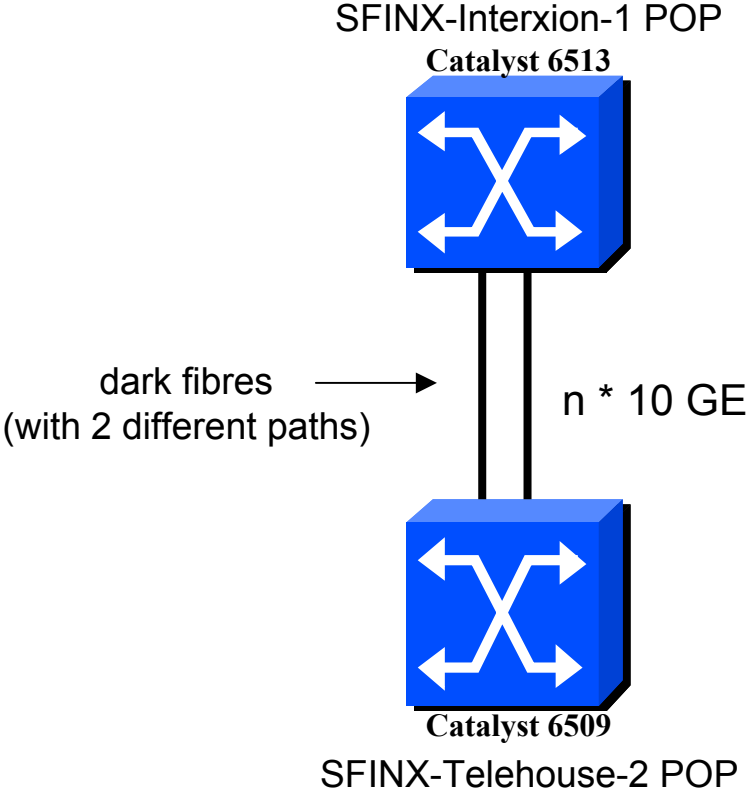

SFINX update

RIPE 52 – EIX WG - Istanbul

SFINX architecture : current status

SFINX architecture : next step

SFINX : services

- IPv4 & IPv6 Unicast
- IPv4 Multicast
- **IPv6 Multicast**, if there is a request for it
- 10/100 BaseTX ports , GE ports (1000 Base-SX, LX/LH, ZX), **10 GE XENPAK LR**
- Anycast copy of F & M root servers
- Secondary DNS servers (.fr)
- Statistics
- NTP service