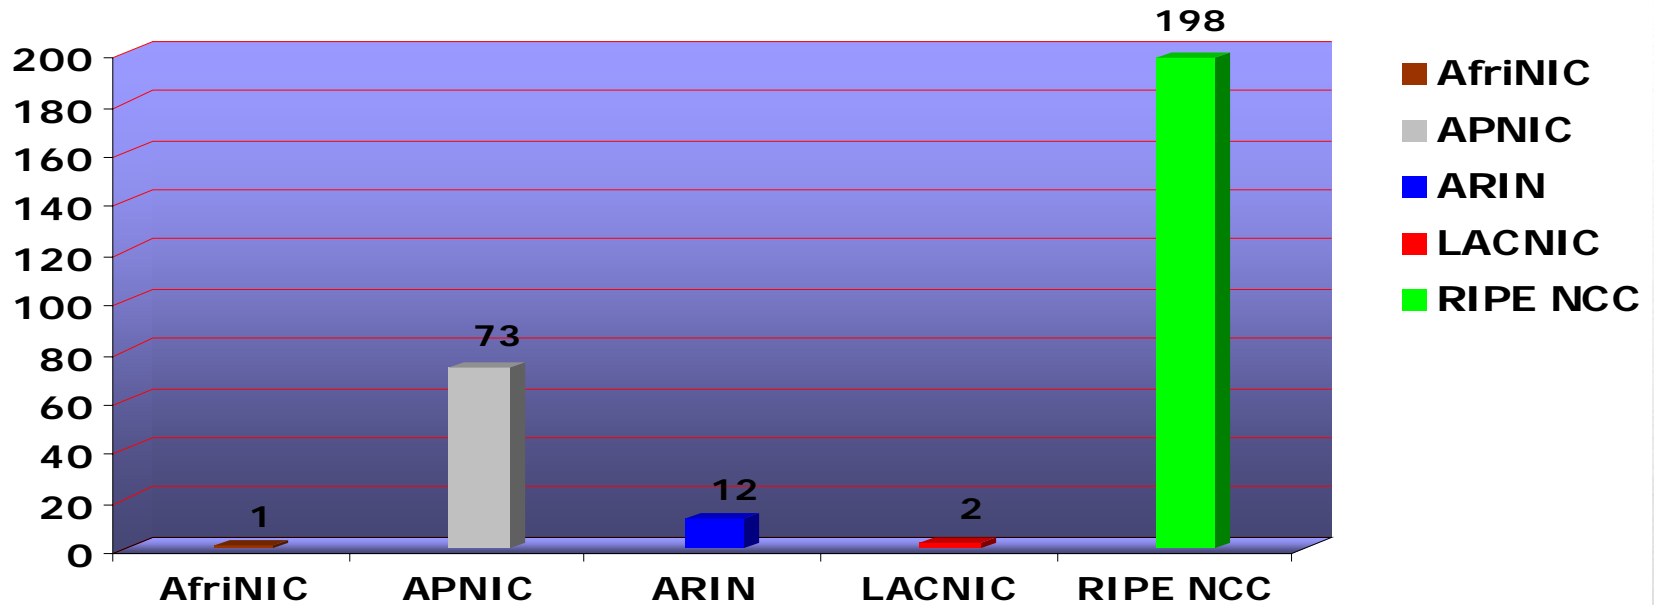

IPv4 Allocations from RIRs to LIRs/ISPs Yearly Comparison

IPv4 Allocations RIRs to LIRs/ISPs

Cumulative Total (Jan 1999 – Mar 2006)

2001:610:240:0 193.0.0.202 62.109.128 195.048.02.03 178.42.02.02 2001:610:240 193.0.0.203 195.048.02.03
 62.109.128 195.048.02.03 2001:610:240 193.0.0.202 62.109.128 195.048.02.03 178.42.02.02 2001:610:240 193.0.0.203 195.048.02.03
 193.0.0.203 2001:610:240:0 193.0.0.202 62.109.128 195.048.02.03 178.42.02.02 2001:610:240 193.0.0.203 195.048.02.03
 2001:610:240:0 193.0.0.202 62.109.128 195.048.02.03 178.42.02.02 2001:610:240 193.0.0.203 195.048.02.03
 Number Resource Organization

ASN Assignments RIRs to LIRs/ISPs Yearly Comparison

Number Resource Organization

IANA IPv6 Allocations to RIRs (no of /23s)

IPv6 Allocations RIRs to LIRs/ISPs Yearly Comparison

Number Resource Organization