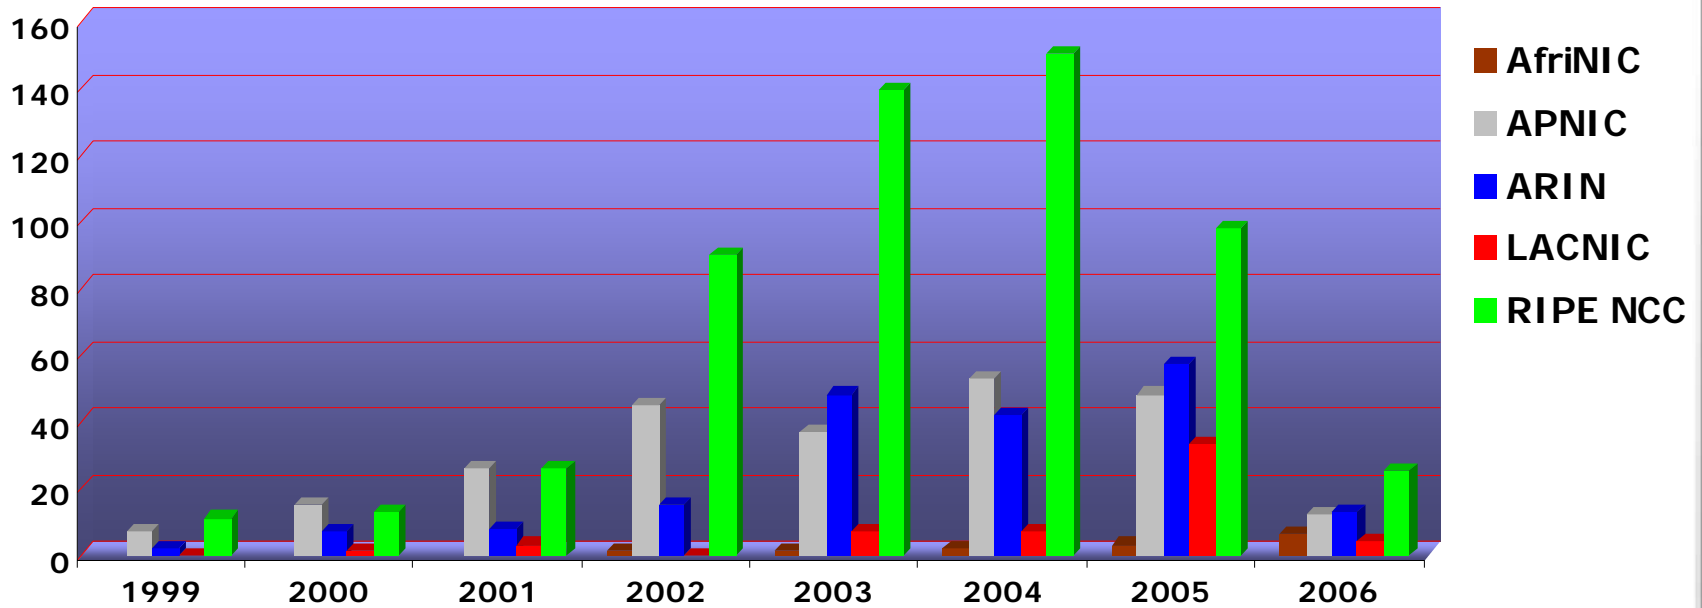

IPv4 Allocations from RIRs to LIRs/ISPs Yearly Comparison

IPv4 Allocations RIRs to LIRs/ISPs

Cumulative Total (Jan 1999 – Mar 2006)

2001:610:240:0 193.0.0.202 62.109.128 195.048.02.03 178.42.02.02 2001:610:240 193.0.0.203 195.048.02.03
 62.109.128 195.048.02.03 2001:610:240 193.0.0.202 62.109.128 195.048.02.03 178.42.02.02 2001:610:240 193.0.0.203 195.048.02.03
 193.0.0.203 2001:610:240:0 193.0.0.202 62.109.128 195.048.02.03 178.42.02.02 2001:610:240 193.0.0.203 195.048.02.03
 2001:610:240:0 193.0.0.202 62.109.128 195.048.02.03 178.42.02.02 2001:610:240 193.0.0.203 195.048.02.03
 Number Resource Organization

ASN Assignments RIRs to LIRs/ISPs Yearly Comparison

Number Resource Organization

IANA IPv6 Allocations to RIRs (no of /23s)

IPv6 Allocations RIRs to LIRs/ISPs Yearly Comparison

Number Resource Organization