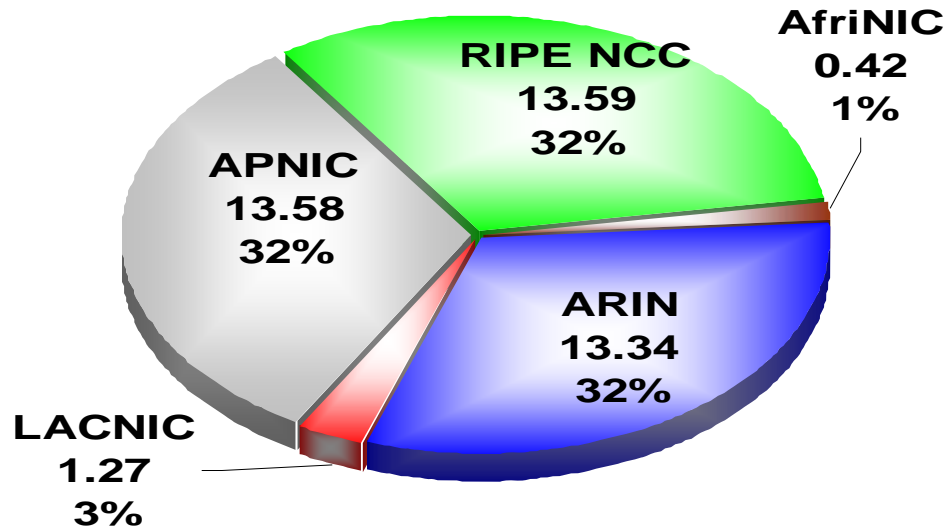

IPv4 Allocations from RIRs to LIRs/ISPs Yearly Comparison

IPv4 Allocations RIRs to LIRs/ISPs

Cumulative Total (Jan 1999 – Mar 2006)

2001:610:240:0 193.0.0.202 62.109.128 195.048.02.03 178.42.02.02 2001:610:240 193.0.0.203 195.048.02.03
 62.109.128 195.048.02.03 2001:610:240 193.0.0.202 62.109.128 195.048.02.03 178.42.02.02 2001:610:240 193.0.0.203 195.048.02.03
 193.0.0.203 2001:610:240:0 193.0.0.202 62.109.128 195.048.02.03 178.42.02.02 2001:610:240 193.0.0.203 195.048.02.03
 2001:610:240:0 193.0.0.202 62.109.128 195.048.02.03 178.42.02.02 2001:610:240 193.0.0.203 195.048.02.03
 Number Resource Organization

ASN Assignments RIRs to LIRs/ISPs Yearly Comparison

Number Resource Organization

IANA IPv6 Allocations to RIRs (no of /23s)

IPv6 Allocations RIRs to LIRs/ISPs Yearly Comparison

Number Resource Organization