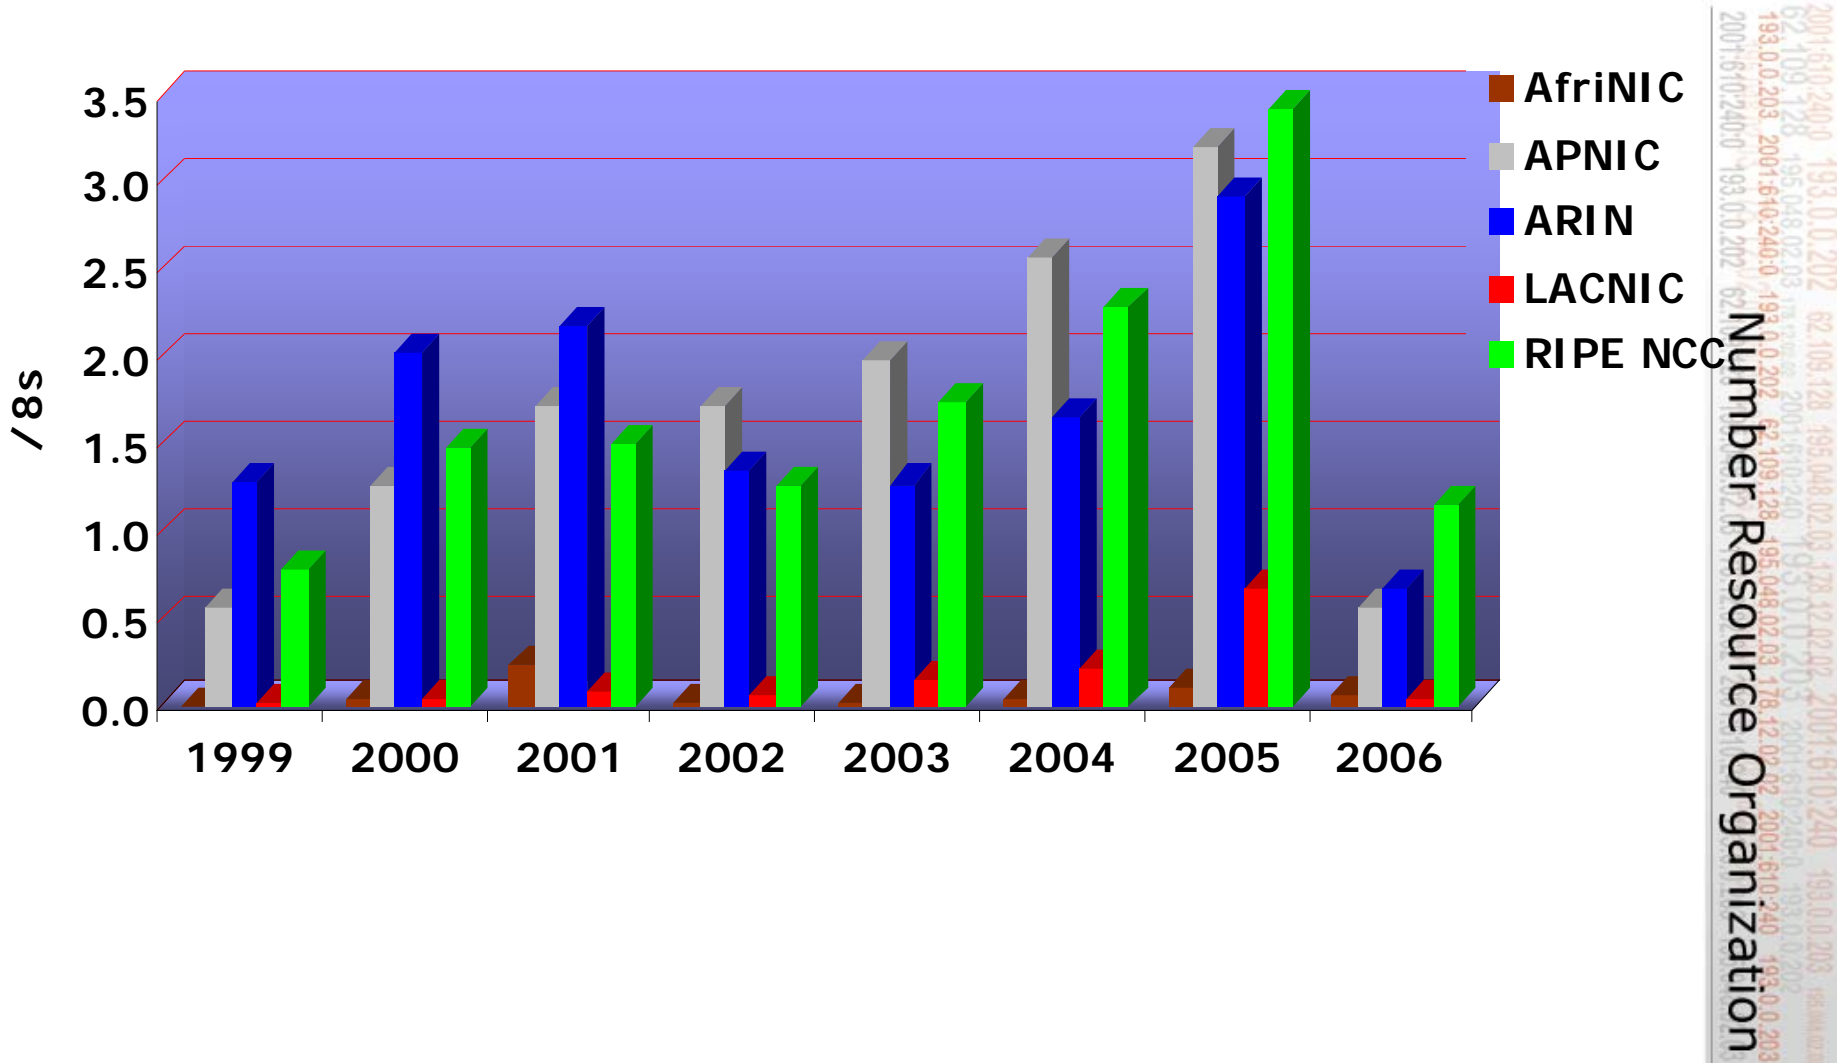

IPv4 Allocations from RIRs to LIRs/ISPs Yearly Comparison

IPv4 Allocations RIRs to LIRs/ISPs

Cumulative Total (Jan 1999 – Mar 2006)

2001:610:240:0 193.0.0.202 62.109.128 195.048.02.03 178.42.02.02 2001:610:240 193.0.0.203 195.048.02.03
 62.109.128 195.048.02.03 2001:610:240 193.0.0.202 62.109.128 195.048.02.03 178.42.02.02 2001:610:240 193.0.0.203 195.048.02.03
 193.0.0.203 2001:610:240:0 193.0.0.202 62.109.128 195.048.02.03 178.42.02.02 2001:610:240 193.0.0.203 195.048.02.03
 2001:610:240:0 193.0.0.202 62.109.128 195.048.02.03 178.42.02.02 2001:610:240 193.0.0.203 195.048.02.03
 Number Resource Organization

ASN Assignments RIRs to LIRs/ISPs Yearly Comparison

Number Resource Organization

IANA IPv6 Allocations to RIRs (no of /23s)

IPv6 Allocations RIRs to LIRs/ISPs Yearly Comparison

Number Resource Organization