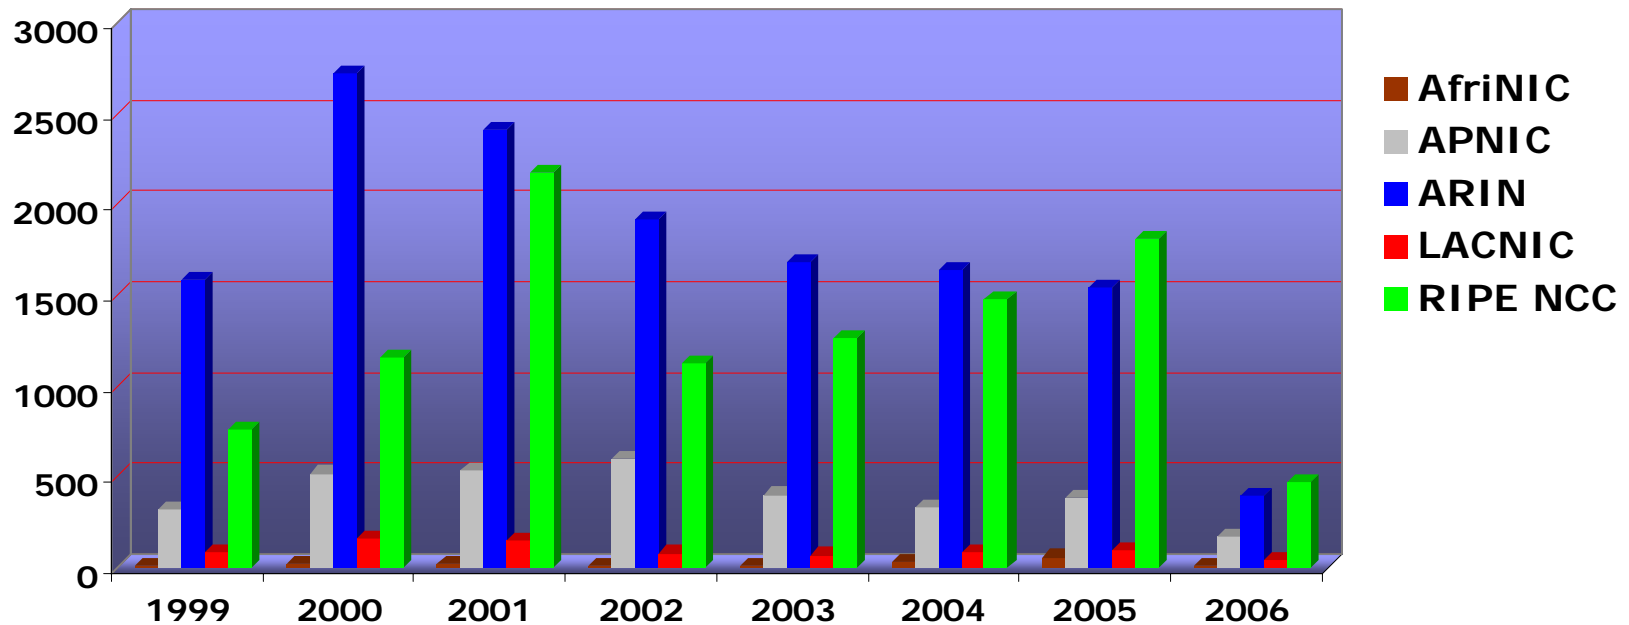

IPv4 Allocations from RIRs to LIRs/ISPs Yearly Comparison

IPv4 Allocations RIRs to LIRs/ISPs

Cumulative Total (Jan 1999 – Mar 2006)

2001:610:240:0 193.0.0.202 62.109.128 195.048.02.03 178.42.02.02 2001:610:240 193.0.0.203 195.048.02.03
 62.109.128 195.048.02.03 2001:610:240 193.0.0.202 62.109.128 195.048.02.03 178.42.02.02 2001:610:240 193.0.0.203 195.048.02.03
 193.0.0.203 2001:610:240:0 193.0.0.202 62.109.128 195.048.02.03 178.42.02.02 2001:610:240 193.0.0.203 195.048.02.03
 2001:610:240:0 193.0.0.202 62.109.128 195.048.02.03 178.42.02.02 2001:610:240 193.0.0.203 195.048.02.03
 Number Resource Organization

ASN Assignments RIRs to LIRs/ISPs Yearly Comparison

Number Resource Organization

IANA IPv6 Allocations to RIRs (no of /23s)

IPv6 Allocations RIRs to LIRs/ISPs Yearly Comparison

Number Resource Organization